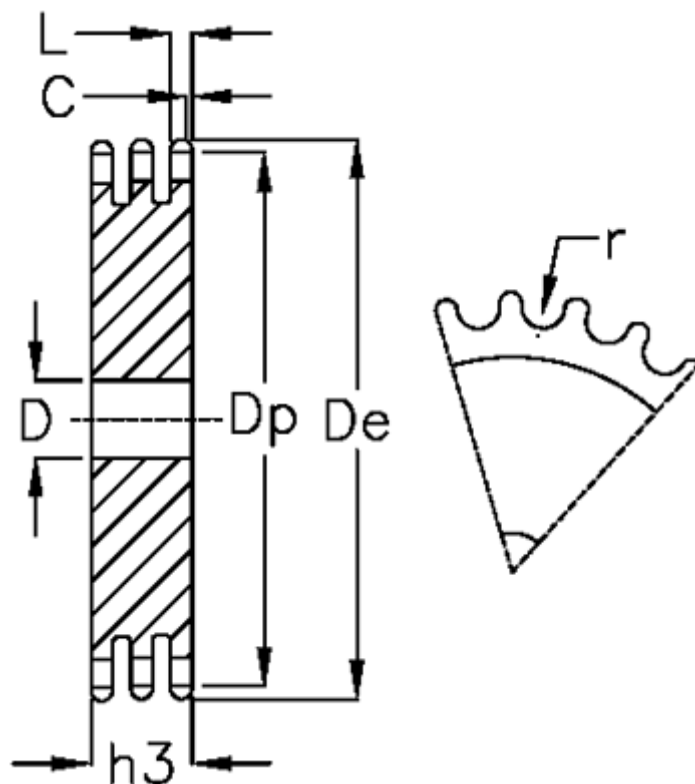

Article number: 616023009065

Description: Plate wheel 20 B-3 Z=65 triplex

Measures

C	= 4
D	= 40
De	= 672.3
Dp	= 657.16
For chain size	= 1 1/4 x 3/4
For chain type	= 20 B-3
h3	= 91
L	= 18.2

Number of teeth	= 65
r	= 19.05